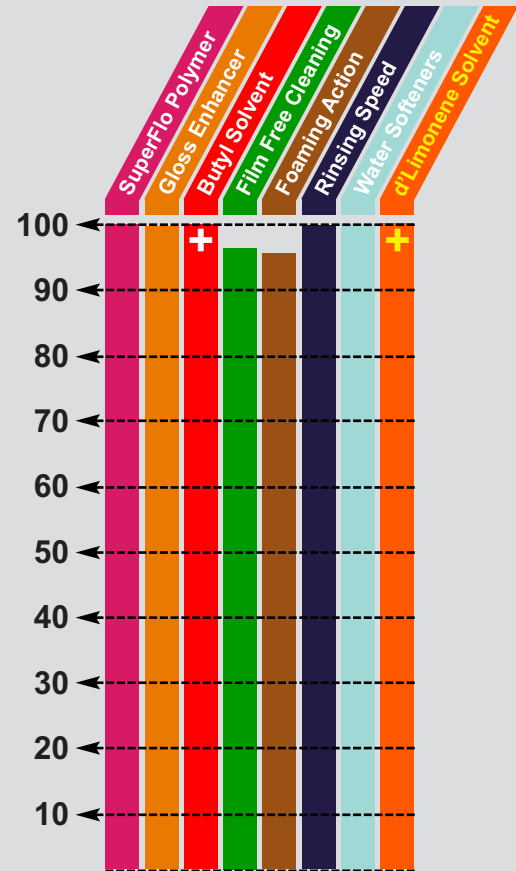

HOUSE WASH

Limonene

**55 GALLONS
SALE $149.00**

Citrus Solvent house wash for vinyl, aluminum and wood siding.

One drum pak of LIMONENE makes **55 GALLONS** of a Severe Duty Extract.

Contains a heavy concentration of butyl solvents, 'buffered' heavy duty builders, surfactants, 'quick rinse' agents and silicone based gloss enhancers.

Available Sizes:

55 Gallon Drum Pak	#LIM55	~~$164.00~~
30 Gallon Drum Pak	#LIM30	$ 97.50
5 Gallon Drum Pak	#LIM5	$ 50.00

SHIPPING INCLUDED

To determine which product is best suited for you visit our website at www.envirospec.com